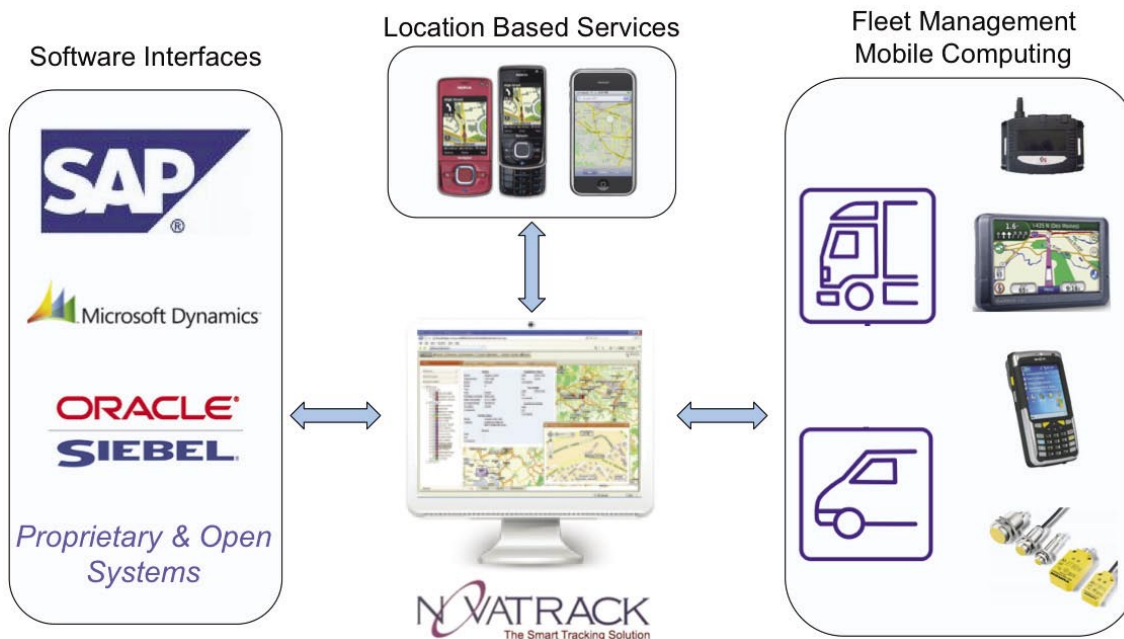

Managing vehicles and drivers

Mobile Computing

Real-Time organisation of the field forces

Personal Tracking

Reliability for lonely workers

Blue-light organisations

Maximum security in extreme situations

Web-Based Interface

Easy-to-use web-based interface so Users can access their account anytime, anywhere, from any computer.

State-of-the-Art Mapping & POI

Users see the unit location information on road maps, orthofotos, satellitybrid views.

Address Search & Routing

Get the address representation or the routing to your destination using the most recent data.

History Replay

The history replay feature allows users to retrieve vehicle information from the previous 12 months.

Multilingual

The application is available in English, French, German, Italian, Spanish and open for more languages.

Geo-Fencing & Alarms

The active geo-fence boundary monitoring tracks when a vehicle enters or exits a user-defined area or passes close to a defined Landmark.