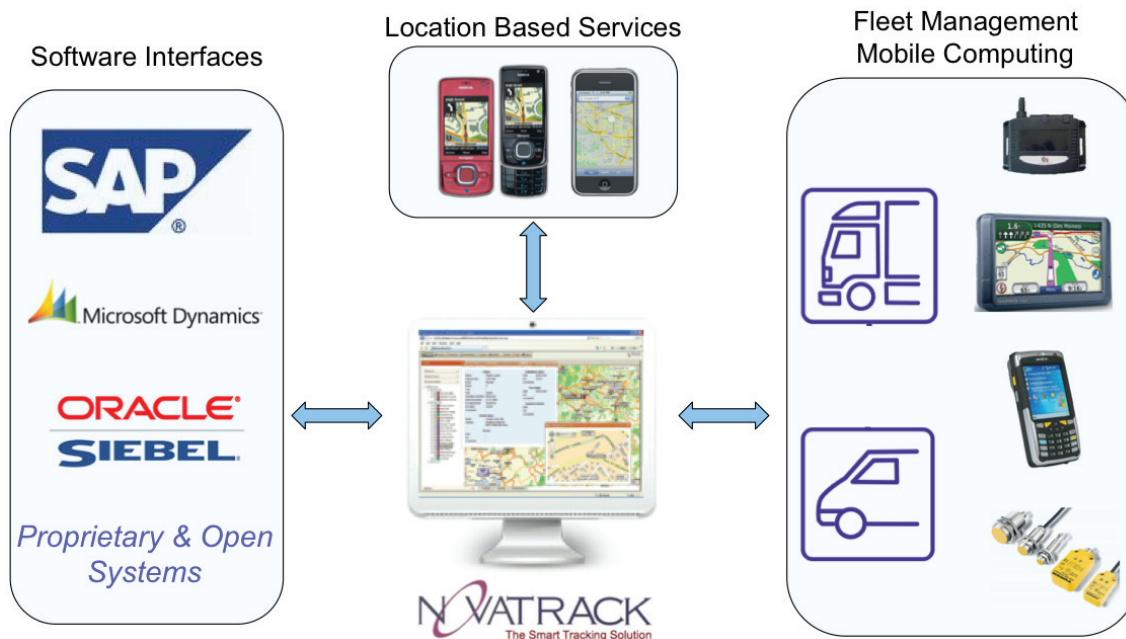

### Web-Based Interface

Easy-to-use web-based interface so Users can access their account anytime, anywhere, from any computer.

### State-of-the-Art Mapping & POI

Users see the unit location information on road maps, orthofotos, satellitybrid views.

### Address Search & Routing

Get the address representation or the routing to your destination using the most recent data.

### Geo-Fencing & Alarms

The active geo-fence boundary monitoring tracks when a vehicle enters or exits a user-defined area or passes close to a defined Landmark.

SMS and e-mail alarms can be triggered by a status or by a user defined Business Logic.